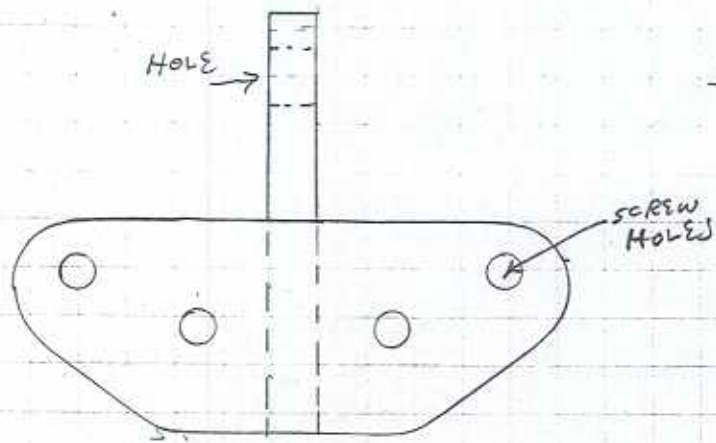

COCKPIT TABLE FOR FREEDOM 21
SOMEWHAT TO SCALE

MOUNT HINGES TO MATCH EXISTING FEMALE MATES ABOUT 15 1/8" O.C.

SCREW SUPPORT BLOCK TO TABLE TOP AND END BOARD. RECESS SCREWS WITH WOOD PLUGS TO COVER

JOHN S. GEDAMINSKI
HULL # 259

ACTUAL SIZE

"MALE" COMPONENT OF COCKPIT TABLE HINGE ON 1984
FREEDOM 21

HINGE APPEARS TO BE A "HATCH" HINGE USED ON WOODEN
OR OLDER FIBERGLASS HATCHES.

POSSIBILITY: