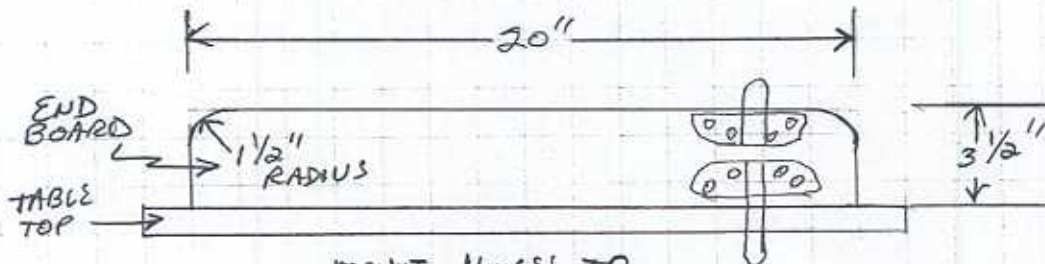

COCKPIT TABLE FOR FREEDOM 21
SOMEWHAT TO SCALE

MOUNT HINGES TO MATCH EXISTING FEMALE MATES ABOUT 15 1/8" O.C.

SCREW SUPPORT BLOCK TO TABLE TOP AND END BOARD. RECESS SCREWS WITH WOOD PLUGS TO COVER

JOHN S. GEDAMINSKI
HULL # 259

ACTUAL SIZE

"MALE" COMPONENT OF COCKPIT TABLE HINGE ON 1984
FREEDOM 21

HINGE APPEARS TO BE A "HATCH" HINGE USED ON WOODEN
OR OLDER FIBERGLASS HATCHES.

POSSIBILITY: