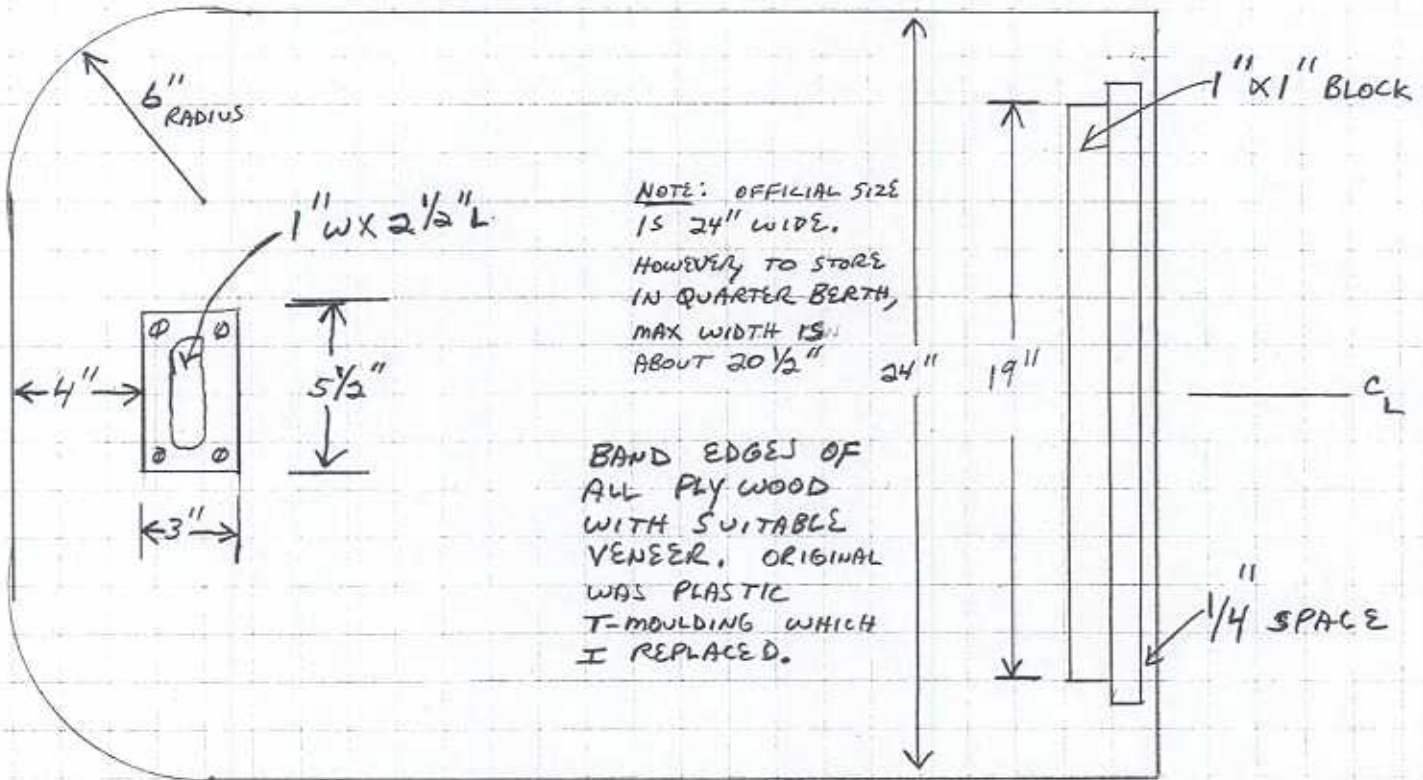

COCKPIT TABLE FOR FREEDOM 21
SOMEWHAT TO SCALE

MOUNT HINGES TO MATCH EXISTING FEMALE MATES ABOUT 15 1/8" O.C.

SCREW SUPPORT BLOCK TO TABLE TOP AND END BOARD. RECESS SCREWS WITH WOOD PLUGS TO COVER

JOHN S. GEDAMINSKI
HULL # 259

ACTUAL SIZE

"MALE" COMPONENT OF COCKPIT TABLE HINGE ON 1984
FREEDOM 21

HINGE APPEARS TO BE A "HATCH" HINGE USED ON WOODEN
OR OLDER FIBERGLASS HATCHES.

POSSIBILITY: