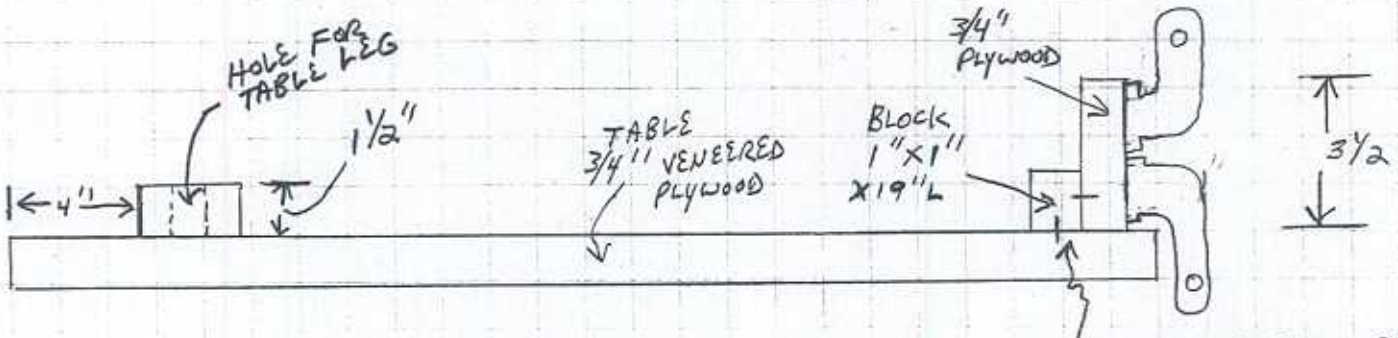

COCKPIT TABLE FOR FREEDOM 21
SOMEWHAT TO SCALE

MOUNT HINGES TO MATCH EXISTING FEMALE MATES ABOUT 15 1/8" O.C.

SCREW SUPPORT BLOCK TO TABLE TOP AND END BOARD. RECESS SCREWS WITH WOOD PLUGS TO COVER

JOHN S. GEDAMINSKI
HULL # 259

ACTUAL SIZE

"MALE" COMPONENT OF COCKPIT TABLE HINGE ON 1984
FREEDOM 21

HINGE APPEARS TO BE A "HATCH" HINGE USED ON WOODEN
OR OLDER FIBERGLASS HATCHES.

POSSIBILITY: